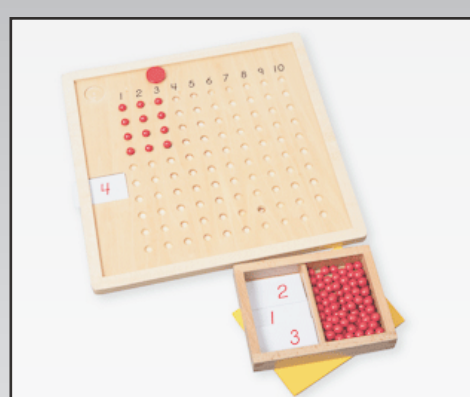

Absorbent Minds Montessori

New Products - November 2011

Shelving Frame for Metal Insets

Wooden shelving unit (contents not included) for displaying the metal insets and the accompanying materials.

ELG: Use a pencil and hold it effectively to form recognisable letters, most of which are correctly formed. Move with control and co-ordination. Explore colour, texture, shape, form and space in two or three dimensions.

Price: £79.99
(Excluding VAT at 20%)

Dimensions: Overall w840 x d200 x h635 cm, Shelf w800 x d170 x h165 cm
Material: Wood. Contents: Shelving Frame Only

Multiplication Board

Multiplication tables with the Multiplication Board gives the child a concrete experience of multiplication tables.

Price: £13.99
(Excluding VAT at 20%)

Material: wood
Contents: Board, Box for beads, Red counter, Red Beads, Number Cards

Unit Division Board

Division equations with the Unit Division Board give the child a concrete experience of dividing by sharing.